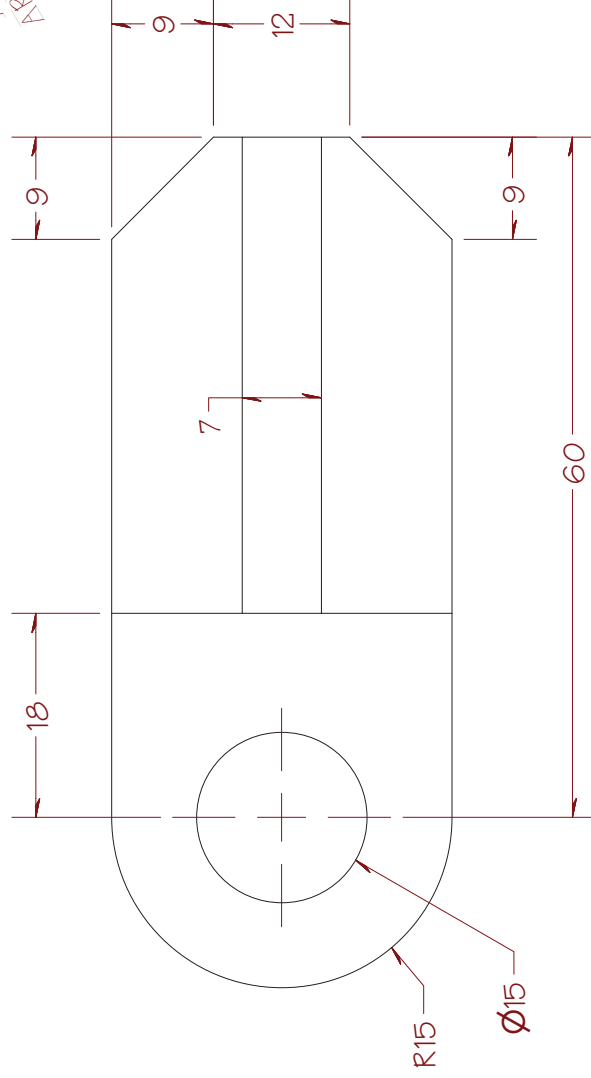

ALL DIMENSIONS  
ARE IN MILLIMETERS

SHEET 2 OF 25

FROM  
THE  
DESK OF  
CURTIS  
MAGUIRE SPACK

FILE NAME  
Fixture Block.ipt

DESCRIPTION  
Hardware, Fixture Block